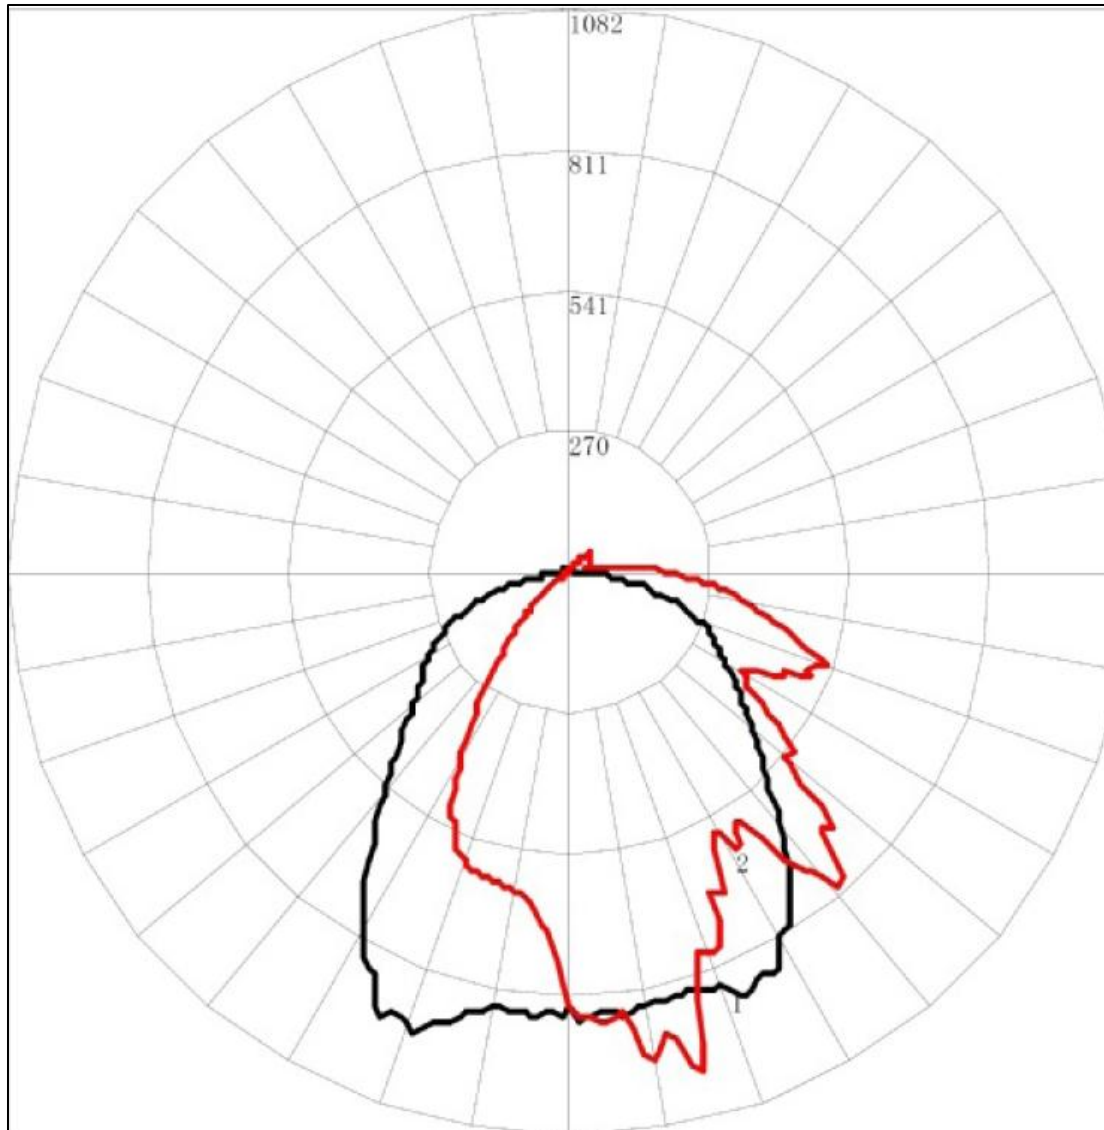

LED Wall Pack Series
30 Watt – 120Vac
Model #: RL-WP30

Photometrics – IES Diagram

Distributed in Canada by: Rhyno LED Lighting Solutions Inc
Lamp: Wall Pack
Lamp: RL-WP30

All information contained within this documentation was derived from information and tests Rhyno LED Solutions Inc believes to be accurate and reliable; however, the accuracy and/or completeness of the information relied upon cannot be guaranteed. As the use and conditions of use are beyond the control of Rhyno LED Lighting Solution Inc, the purchaser/end user must determine the suitability of the product for the intended use and assumes all risk and liability.

Your Imagination Is Your Only Limitation