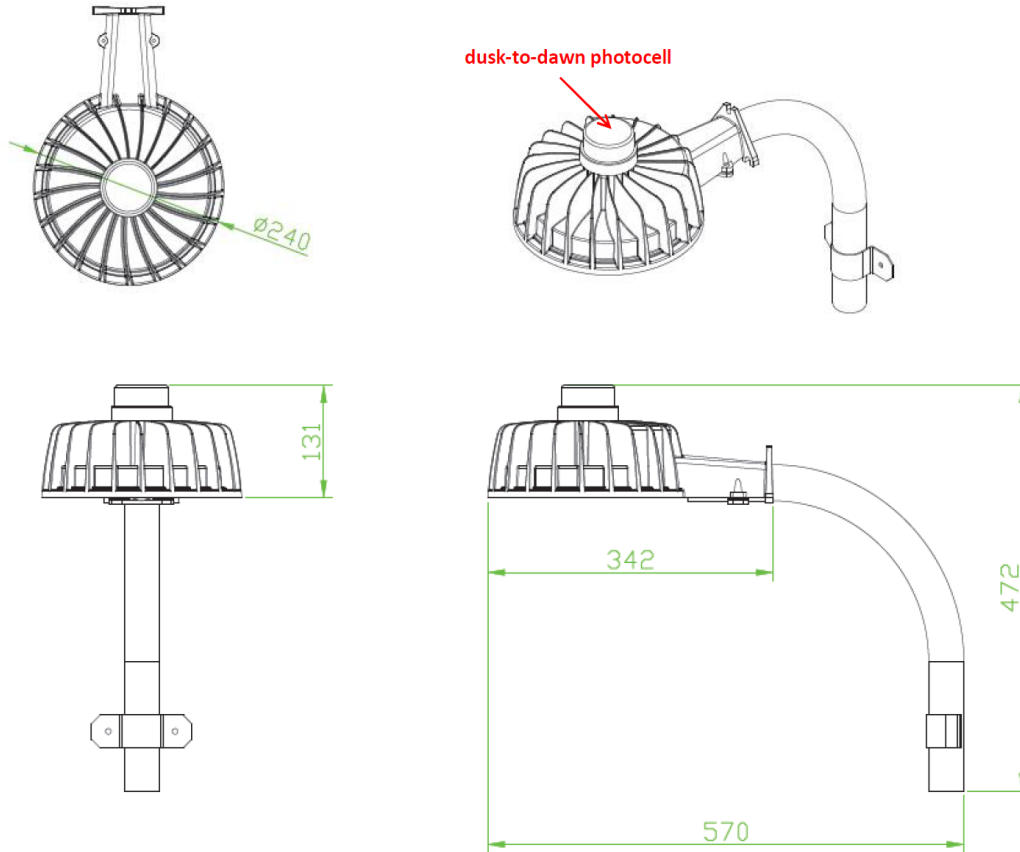

LINE DRAWINGS

Dimension:

* Details of our warranty information are available at www.RhynoLED.ca/warranty

All information contained within this documentation was derived from information and tests Rhyno LED Solutions Inc believes to be accurate and reliable; however, the accuracy and/or completeness of the information relied upon cannot be guaranteed. As the use and conditions of use are beyond the control of Rhyno LED Lighting Solution Inc, the purchaser/end user must determine the suitability of the product for the intended use and assumes all risk and liability.